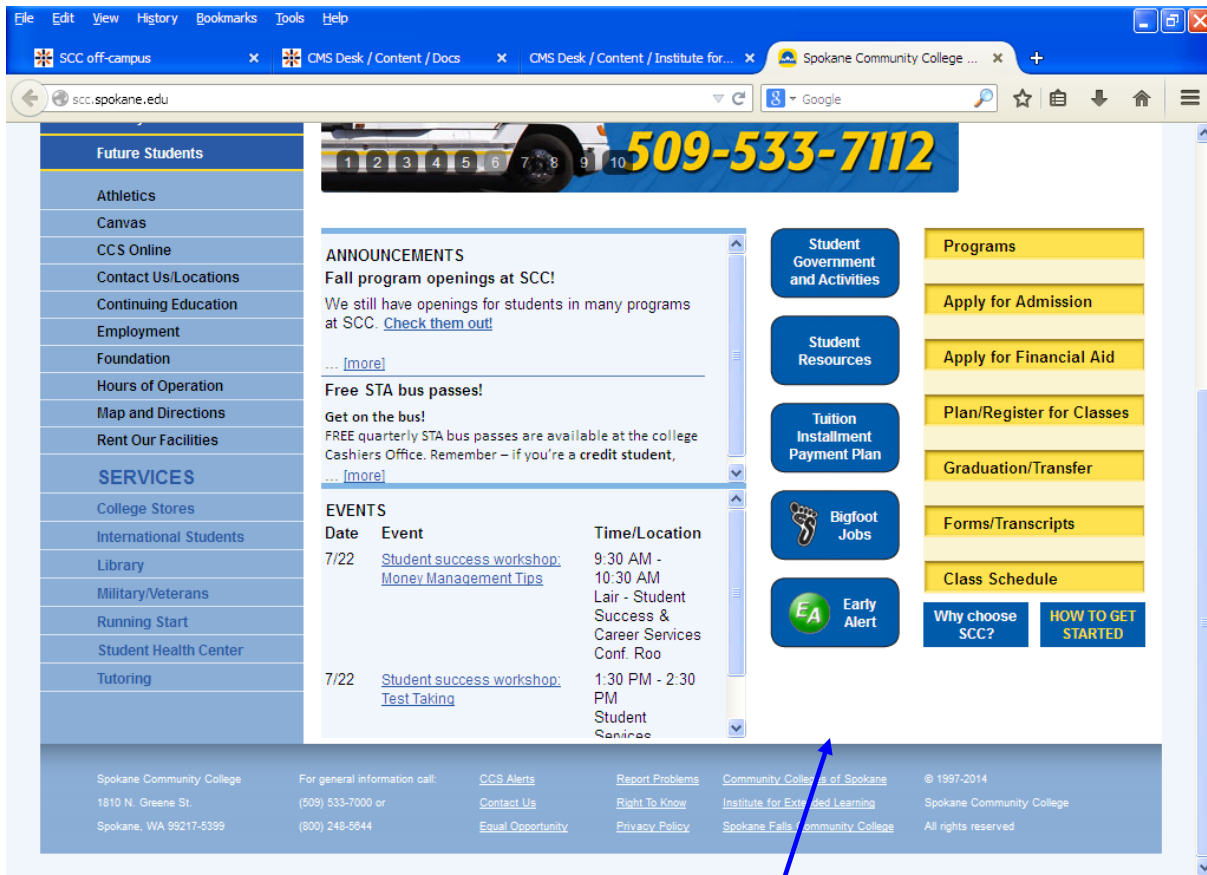

ESL Classes Online

- Computer Classes are available on line now!

The desktop will look like this: Double click Internet Explorer:

Or click on Start and choose “Internet”
The home page will start.

In the address bar type:

<http://scc.spokane.edu>

Scroll down

Click on the blue button called "Adult Basic Education Web Lessons"

Community Colleges of Spokane
Inspire. Enrich. Uplift.

Spokane Community College

search this site GO